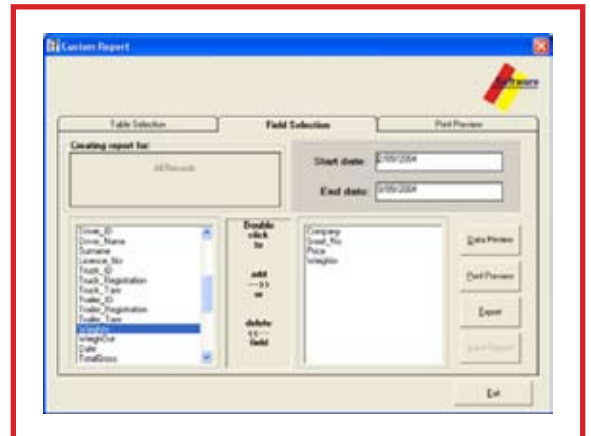

Advanced Australasian Software

A division of Accuweigh Pty Ltd

AASOFTWARE PRODUCT LIST

Effective 15th March, 2010

SOFTWARE • HARDWARE • SYSTEMS

AASOFTWARE PRODUCT LIST

TABLE OF CONTENTS

SOFTWARE AND HARDWARE	3-14
SOFTWARE	3-7
Ticket Aid	3
Ticket Aid +	3
Ticket Aid Pro	4
Ticket Aid Pro +	4
Ticket Aid Pro + Forestry	5
Ticket Aid Pro + Multi Site	5
Ticket Aid Pro Axle Weigher Up To 12 Axles	6
Ticket Aid Pro + Council	6
Ticket Aid Pro + Office Licenses	7
HARDWARE	8-14
DCS 1	8
DCS 1.1	8
DCS 2	8
DCS 3	9
DCS 3.1	9
DCS 3.2	9
DCS 4	10
DCS 5	10
DCS ROC 15"	11
DCS ROC 12"	12
DCS Touch Screen Slave	12
DCS 3 Slave	13
DCS 4 Slave	13
DCS 5 Slave	13
PC	13

AASOFTWARE PRODUCT LIST

SOFTWARE AND HARDWARE

SOFTWARE

TICKET AID

- Unrestricted Database support: Product and Truck
- Split weighing functionality
- Manual weighing functionality
- Driver Control Station not included
- Report Builder by Product and Date, layout and format not saved
- Data Linking
- Ticket generation
- Ticket format functionality not available
- Reports printed on a predetermined printer; Printer selection functionality not available