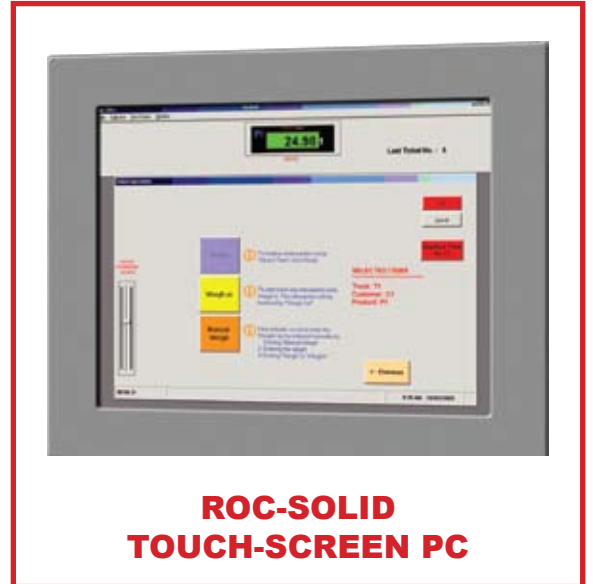

AASOFTWARE PRODUCT LIST

HARDWARE

DCS 3

- Dallas Tag Reader
- Keyboard Display
- Indicator Input

DCS 3.1

- Star TSP143U
- Keyboard Display
- Indicator Input

DCS 3.2

- Star TSP143U
- Traffic Light Driver
- Indicator Input
- Dallas Tag Reader

EFFECTIVE 01st January 2009

AASOFTWARE PRODUCT LIST

HARDWARE

DCS 4

- Keyboard Display
- Indicator Input

DCS 5

- Dallas Tag Reader
- Two Light (Red & Green)
- Operation Light

AASOFTWARE PRODUCT LIST

HARDWARE

DCS ROC 15"

- Star TSP143U
- Dallas Tag Reader
- Traffic Light Driver
- Boom Gate Driver
- Photo eye Driver
- Indicator Input
- Powder coated enclosure
- Dust Proof and weather proof touch screen
- Stand alone keep 100,000 transaction
- Ticket Aid Pro
 - Unrestricted Database support: Customer, Product and Truck
 - Split weighing functionality
 - Manual weighing functionality
 - Standard Driver Control Station supported (for nonstandard DCS charges will apply)
 - Report builder by Customer, Product, Truck and Date
 - Functionality for saving report layout and format
 - Data Linking
 - Contract functionality
 - Ticket generation and format functionality
 - Printer selection functionality
 - Security log-in

AASOFTWARE PRODUCT LIST

HARDWARE

DCS ROC 12"

- Capable of running a DCS Touchscreen Slave
- Star TSP143U
- Dallas Tag Reader
- Keyboard Display
- Traffic Light Driver
- Boom Gate Driver
- Photo eye Driver
- Indicator Input
- Powder coated enclosure
- Dust Proof and weather proof touch screen
- Stand alone keep 100,000 transaction
- Ticket Aid Pro
 - Unrestricted Database support: Customer, Product and Truck
 - Split weighing functionality
 - Manual weighing functionality
 - Standard Driver Control Station supported (for nonstandard DCS charges will apply)
 - Report builder by Customer, Product, Truck and Date
 - Functionality for saving report layout and format
 - Data Linking
 - Contract functionality
 - Ticket generation and format functionality
 - Printer selection functionality
 - Security log-in