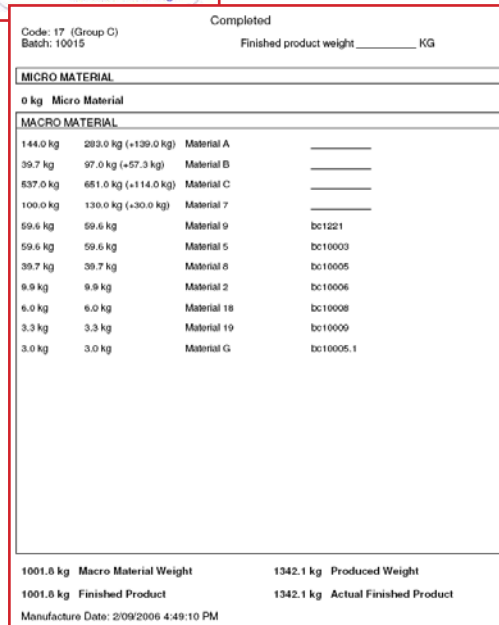

Advanced Australasian Software **BATCHING SOFTWARE**

A Division of Accuweigh Pty Ltd

APPLICATIONS

- Animal Feeds
- Fertiliser Recipes
- Concrete Batching Plants

FEATURES

- Hopper Control
- Recipe Control for Micro
- Recipe Control for Macro
- Recipe Review
- Batch Code
- Communication:
 - TCP IP
 - RS232
- Report by:
 - Raw Material
 - Recipe
 - Date
 - End Product
- Touch Screen
- Real Time Status of Devices
- Bin Isolation
- Safety Monitor