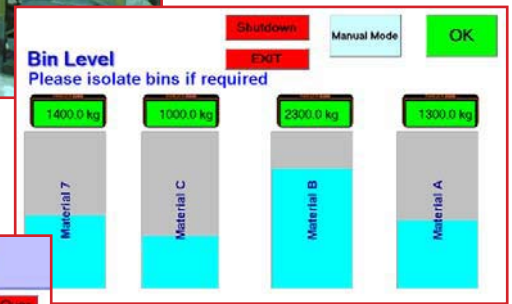

Advanced Australasian Software **BATCHING SOFTWARE**

A Division of Accuweigh Pty Ltd

APPLICATIONS

- Animal Feeds
- Fertiliser Recipes
- Concrete Batching Plants

FEATURES

- Hopper Control
- Recipe Control for Micro
- Recipe Control for Macro
- Recipe Review
- Batch Code
- Communication:
 - TCP IP
 - RS232
- Report by:
 - Raw Material
 - Recipe
 - Date
 - End Product
- Touch Screen
- Real Time Status of Devices
- Bin Isolation
- Safety Monitor