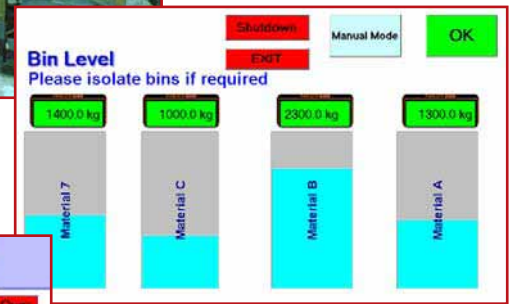

## FEATURES

- Hopper Control
- Recipe Control for Micro
- Recipe Control for Macro
- Recipe Review
- Batch Code
- Communication:
  - TCP IP
  - RS-232
- Report by:
  - Raw Material
  - Recipe
  - Date
  - End Product
- Touch Screen
- Real Time Status of Devices
- Bin Isolation
- Safety Monitor