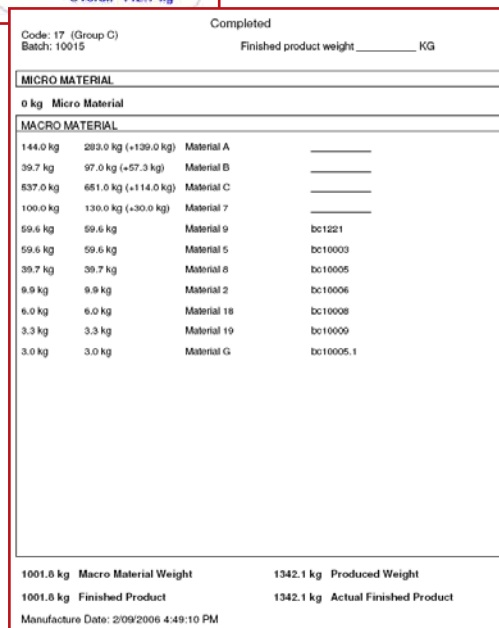

AASoftware

A Division of Accuweigh Pty Ltd

BROCHURE: AA001 | REVISION: 112

Head Office:
7 Endeavour Drive,
Port Adelaide, SA, 5015

Ph: (08) 8447 5011
Fax: (08) 8447 5022
Email: sales@aasoftware.com.au

Nationwide Sales and Service

www.aasoftware.com.au