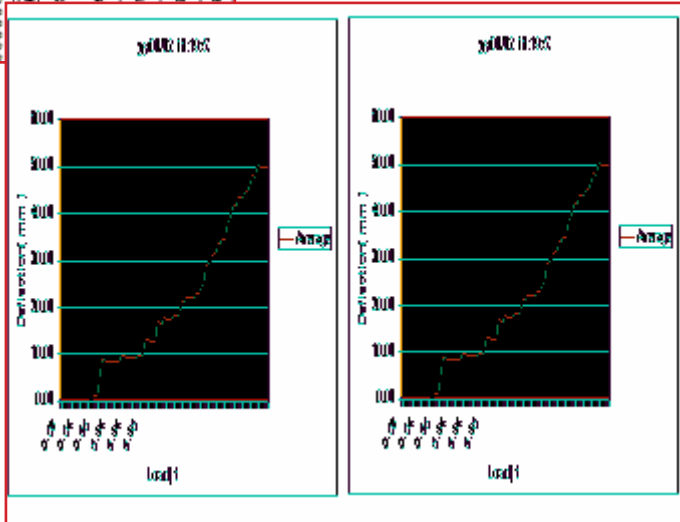

AASoftware
A Division of Accuweigh Pty Ltd

Head Office:
7 Endeavour Drive,
Port Adelaide, SA, 5015

Ph: (08) 8447 5011
Fax: (08) 8447 5022
Email: sales@aasoftware.com.au

Nationwide Sales and Service
www.aasoftware.com.au